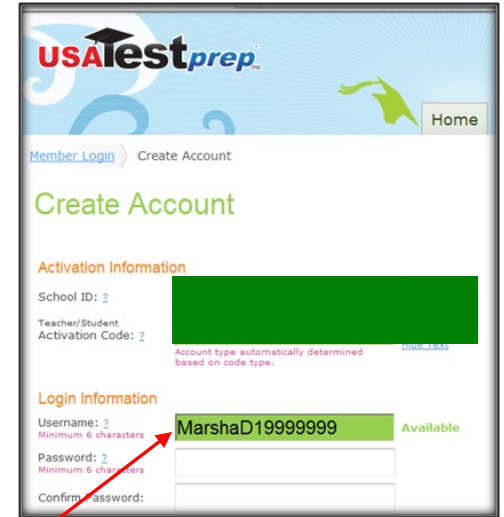

**GADOE GHSGT/ EOCT prep sites:**

**[http://public.doe.k12.ga.us/  
 ci\\_testing.aspx?](http://public.doe.k12.ga.us/ci_testing.aspx?PageReq=CI_TESTING_EOCT)**

**PageReq=CI TESTING EOCT**

USATestprep Website

**[www.usatestprep.com/Member-Login](http://www.usatestprep.com/Member-Login)**

**Existing Account**

School ID: (see counselor or teacher)

Use your existing username and password

**Key Features**

- **No Software to Install**
- **Use from School and Home**
- **Diagnostic Practice Tests**
- **Tutorial Practice Questions**
- **Interactive Flash Cards**
- **Printer Friendly Activities**
  - **Quizzes**
  - **Crossword Puzzles**
  - **Vocabulary Work Sheets**
- **Student Email Review**
- **Vocabulary of the Day for Each Subject**
- **Question of the Day for Each Subject**
- **Test Taking Hint of the Day**

**New Account — Create Account**

School ID: (see counselor or teacher)

Activation Code:

(see counselor or teacher)

Username: First Name Last Initial and ID Number

Password: Same as Network password

Confirm Password: Same as Network password